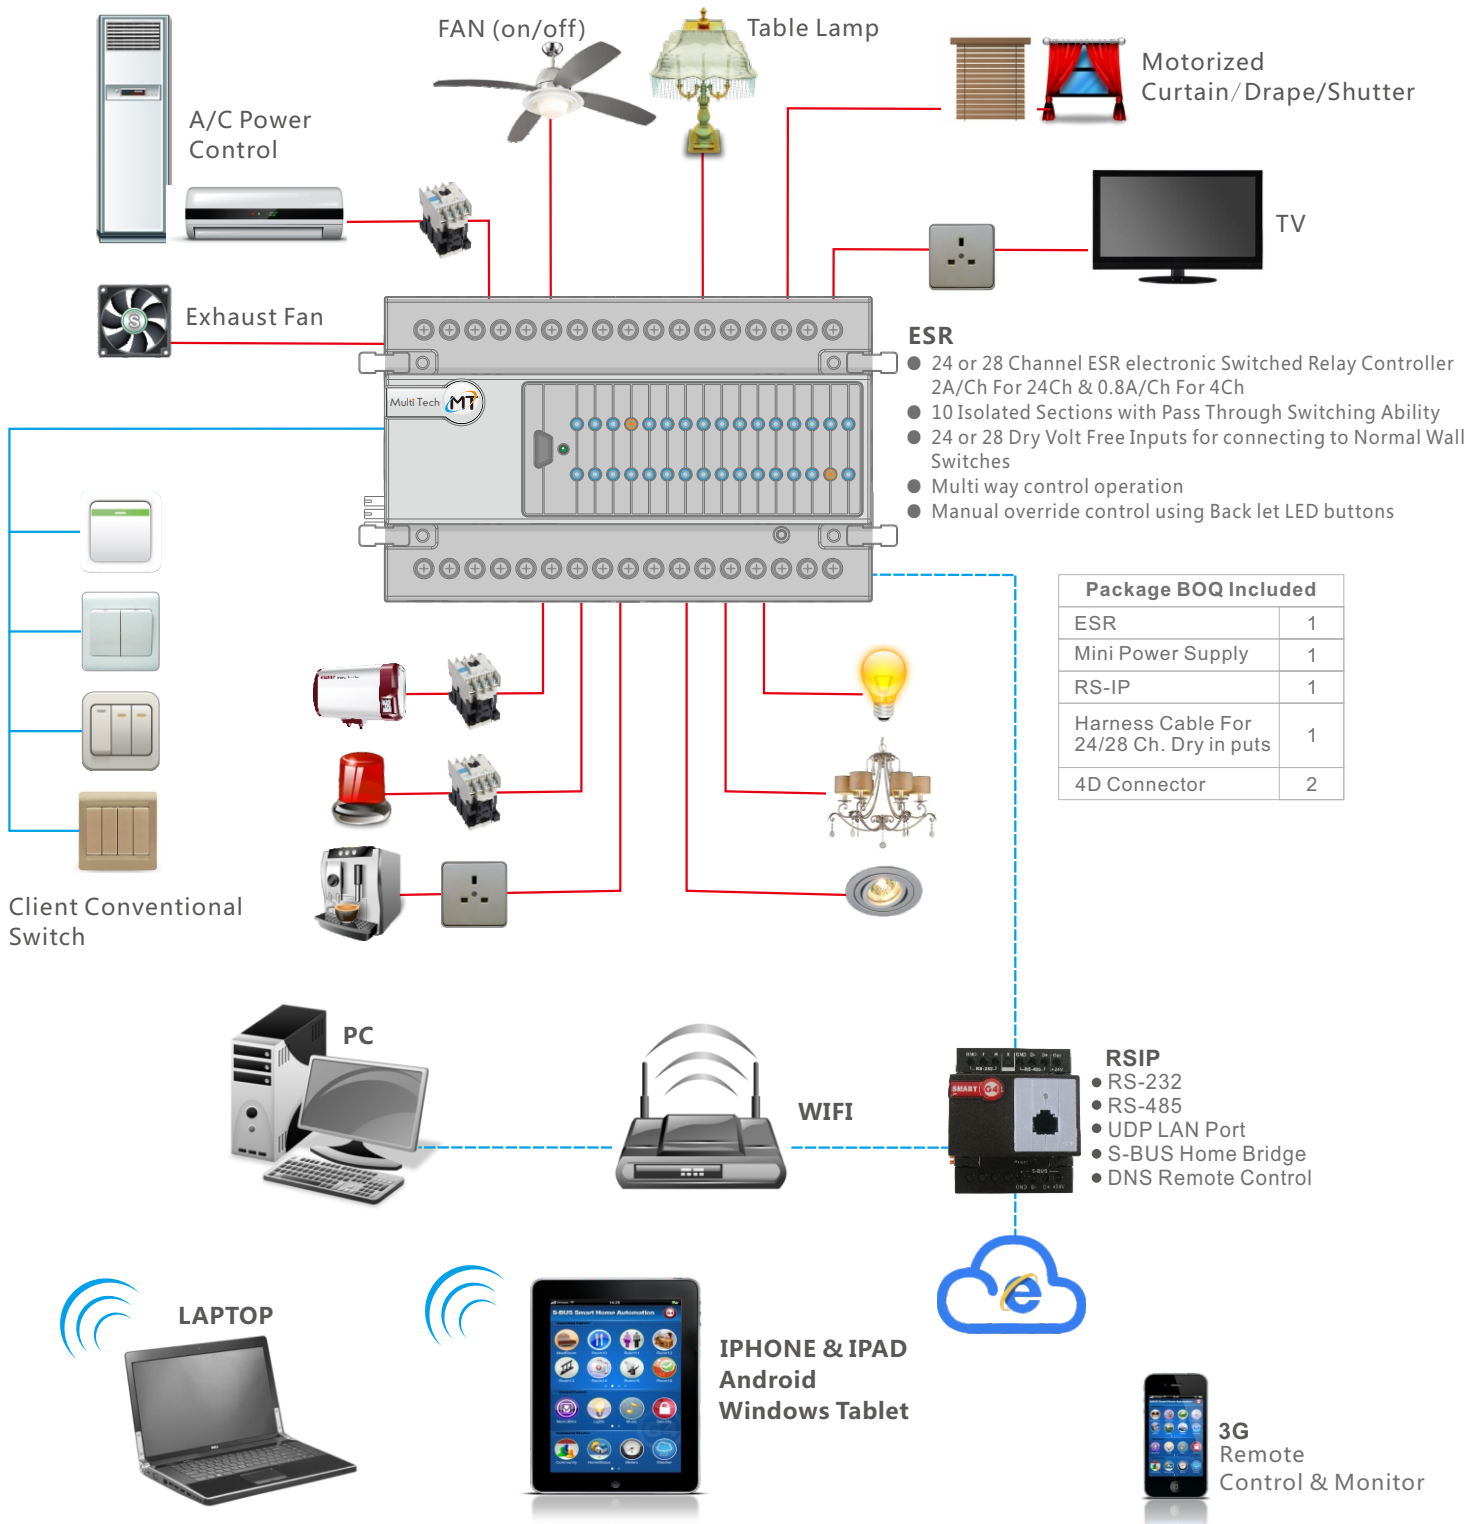

USD $249^{24Ch} - $259^{28Ch}

Factory Direct (supply Cost)

Valid for 100 Packages MOQ

For Property Developers Only

SMART-G4 and ESR "The King" of Multi-Tech

Schedule	Control	Control Energy	Comfort	Moods Scenes	Add Value To property	Expandable